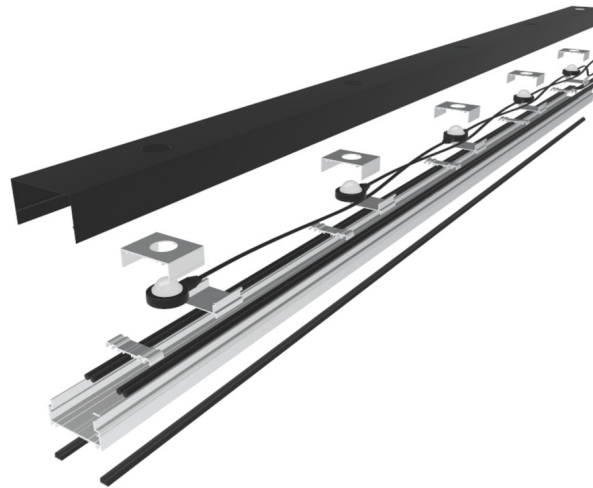

ShowLED Dexter

Dexter - Custom Brackets / Profile Installation

Various options are available including custom finishes of Aluminium profiles to match the surroundings.

Custom Aluminum Profiles