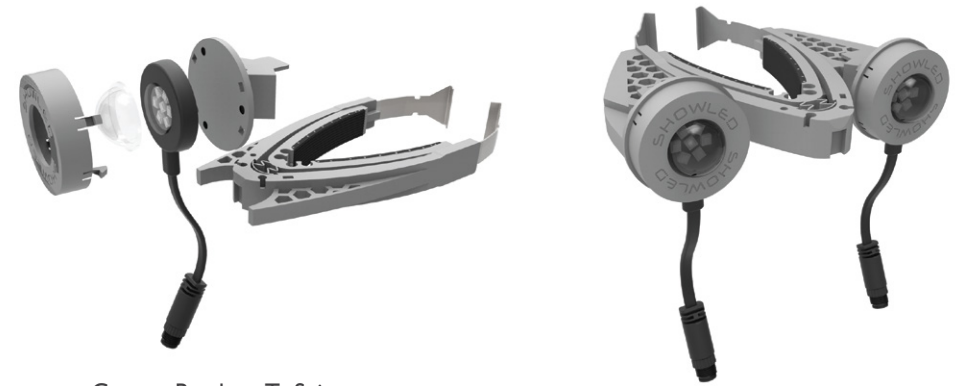

Dexter is designed to be:

- Bright with accurate colour rendition
- Inherently Flame Retardant
- UV Protected
- IP67 – to meet the demands of high humidity and temperatures
- Low maintenance

The pixels can be made into custom strings at varying pitches to suit the application and this is coupled with customizable mounting options from versatile brackets, clipped to steel wires or housed in aluminum extrusions made to blend in with building exteriors.

## Dexter - Custom Brackets / Profile Installation

Various options are available including custom finishes of Aluminium profiles to match the surroundings.

Custom Aluminum Profiles

Wire Suspension

Custom Brackets To Suit