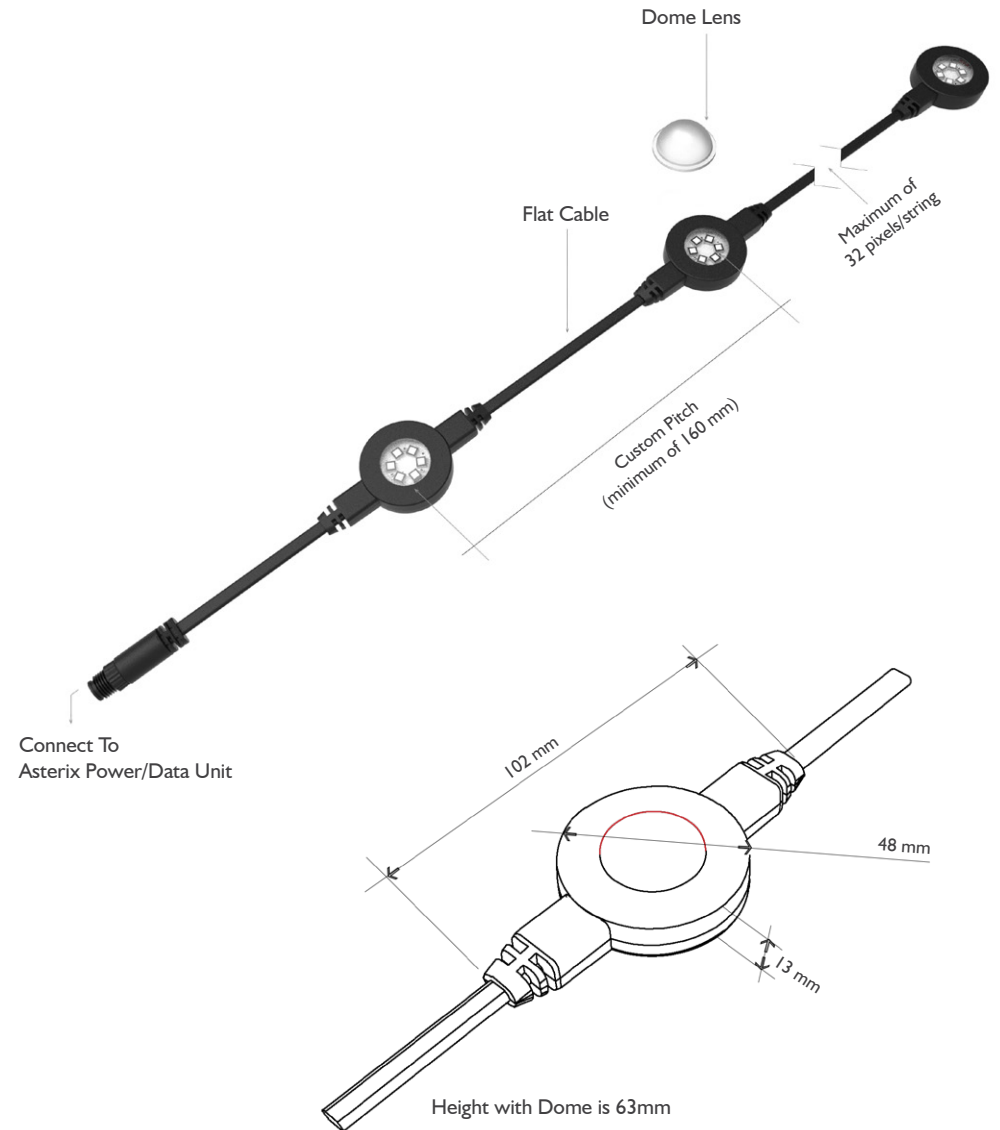

ShowLED Dexter

Photometrical properties

LED	6RGB Nichia+3R Per Pixel
Colour range	16.7 million colours
Viewing angle	140°
Luminous Flux	35.0 lm / pixel
Efficacy	30 lm / watt