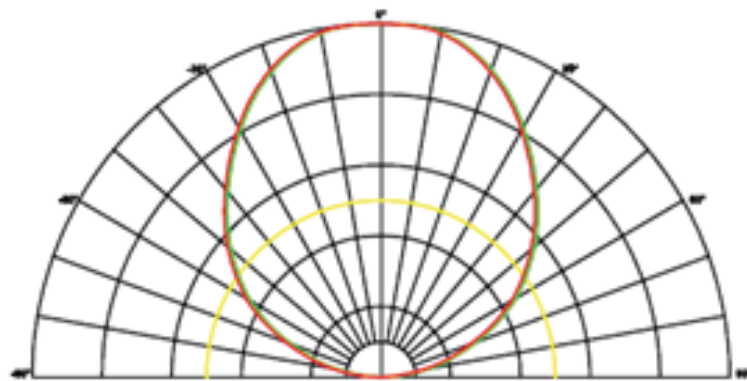

ShowLED Dexter

Photometrical properties

LED	6RGB Nichia+3R Per Pixel
Colour range	16.7 million colours
Viewing angle	140°
Luminous Flux	35.0 lm / pixel
Efficacy	30 lm / watt

DEXTER | 110° FWHM