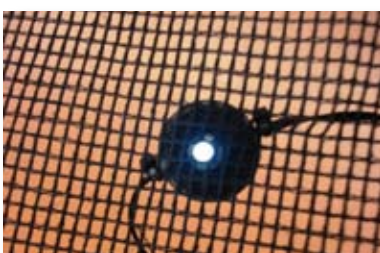

SHOWLED

components

CREATE YOUR OWN LED APPLICATION

Be creative and create your own customized LED system.

Components of our Classic and Chameleon system are available separately; let this inspire you. ShowLED originated as a set of components to attach to a variety of materials including wood, metal, glass, cardboard, stonework, PVC and all smooth-surfaced fabrics. Its versatility makes it possible to install stars in costumes, floors, walls or ceilings and then later remove them for reuse in other projects.

SHOWLED NET

We often get requests for ceiling curtains in nightclubs, restaurants and venues.

Because of smoke, humidity, air-conditioning or a sprinkler system it's not ideal to work with the Molton fabric. That's why we developed **special net clips** to hold the LED sockets so we can integrate our system in a netting. This system can also be used outdoor because it doesn't catch the wind. This netting can be provided with a lining so the customer still has the option to blind the ceiling or background. Another advantage of a netting is that it's transparent so it's possible to build a set behind it. When the set is lit in the right way you'll be able to see through the netting.

WICKED, THE MUSICAL

This musical is a stunning example of how ShowLED components can be used in a set design.

Over 2000 LEDs were incorporated in the set design. The musical toured the world and it was possible to have a look at the sparkling set design in Australia, USA, Germany,..