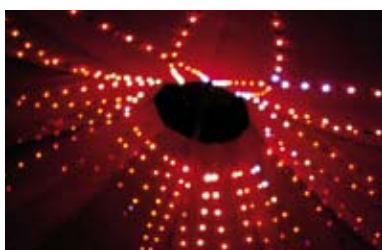

CREATIVITY

- Individual pixel control
- Exclusive LED applications made on customer demand
- Random, matrix or special placement as specified by the customer
- Densities provided from 30 LEDs per m² (standard) up to 100 LEDs per m² in different types of fabric (felt, PVC, netting)